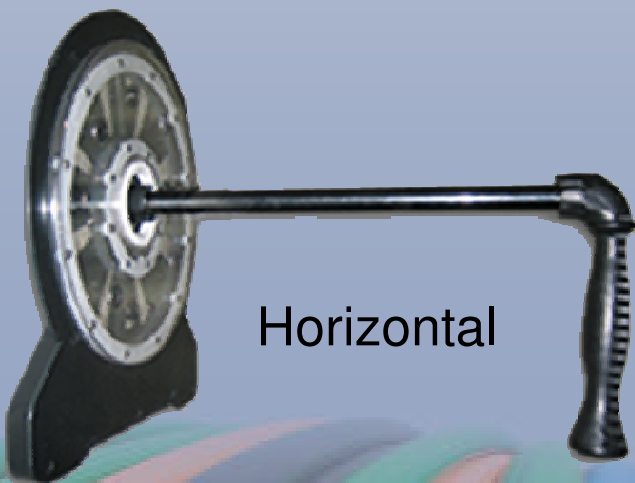

Horizontal